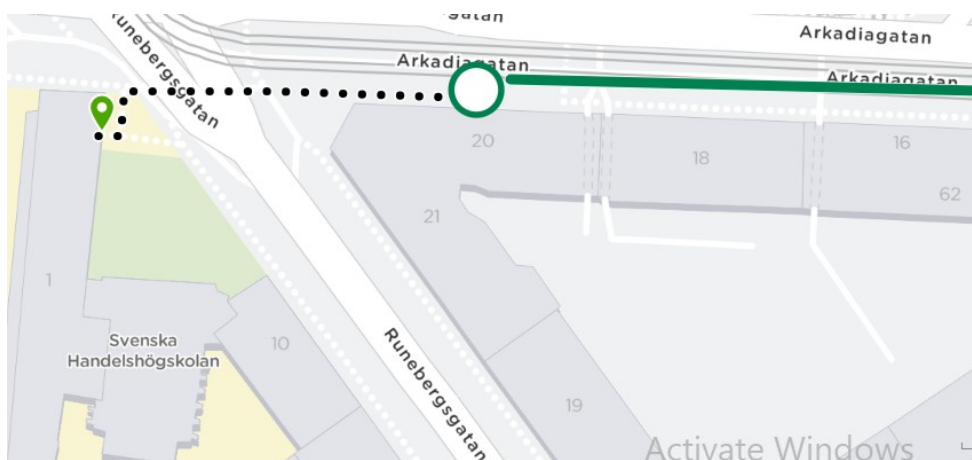

## How to get from Hanken to Svenska Klubben

To get from Hanken to Svenska Klubben, take tram no. 2 from the stop Hanken (map 1), get off at the stop Senaatintori (Senatstorget). Then walk 1 km (14 minutes) in the direction of the tram (map 2).

Map 1

Map 2

You can also change to tram no. 7 and get off at the stop Snellmaninkatu (Snellmansgatan). Then walk 450m (6 minutes) (map 3).

Map 3

Travel time is approximately 30 minutes. There are no direct connections.