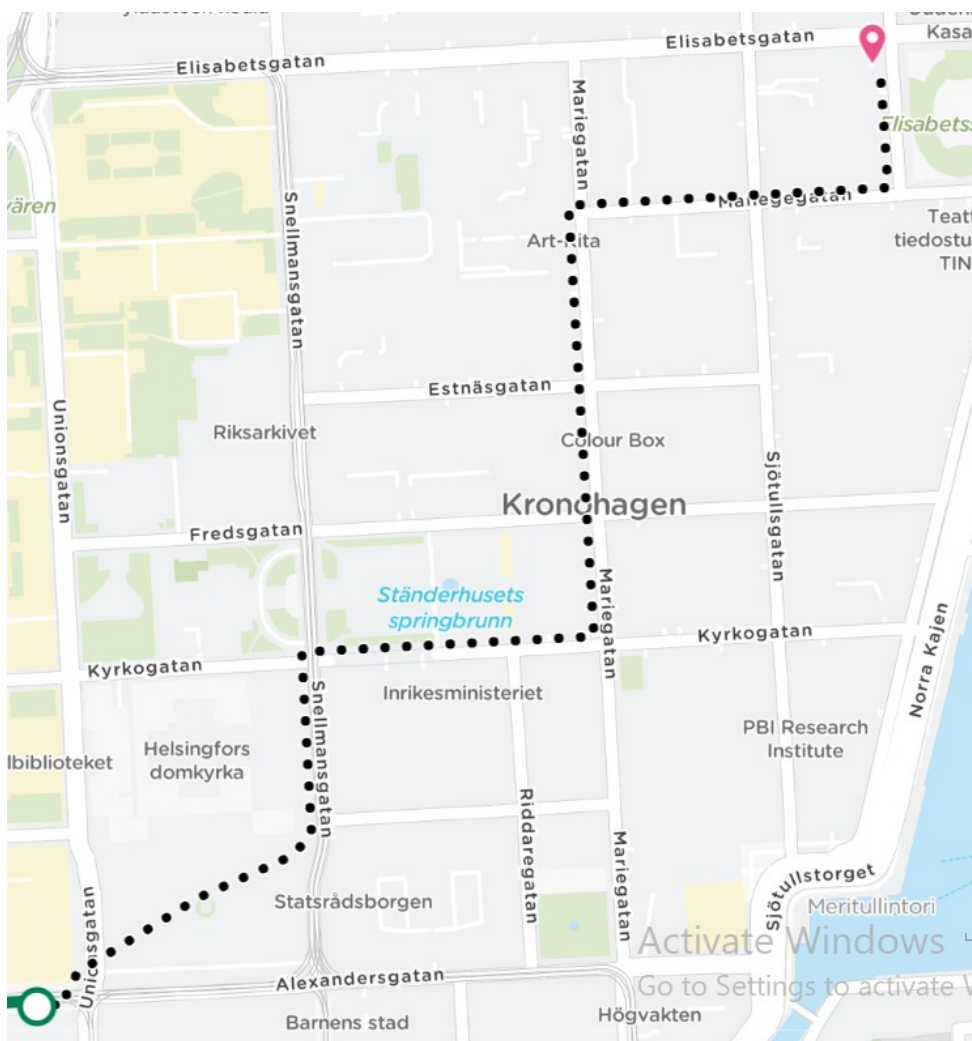

## How to get from Hanken to Svenska Klubben

To get from Hanken to Svenska Klubben, take tram no. 2 from the stop Hanken (map 1), get off at the stop Senaatintori (Senatstorget). Then walk 1 km (14 minutes) in the direction of the tram (map 2).

Map 1

Map 2

You can also change to tram no. 7 and get off at the stop Snellmaninkatu (Snellmansgatan). Then walk 450m (6 minutes) (map 3).

Map 3

Travel time is approximately 30 minutes. There are no direct connections.

Svenska Klubben (Maurinkatu 6, Mauritzgatan 6).